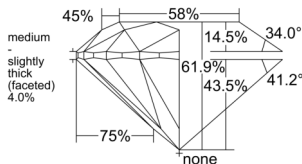

GIA®

FACSIMILE

GIA REPORT 2556437051

Verify this report at GIA.edu

GIA NATURAL DIAMOND DOSSIER®

June 09, 2026
GIA Report Number 2556437051
Shape and Cutting Style ..... Round Brilliant
Measurements ..... 4.43 - 4.44 x 2.74 mm

GRADING RESULTS

Carat Weight ..... 0.33 carat
Color Grade L
Clarity Grade VVS1
Cut Grade ..... Excellent

ADDITIONAL GRADING INFORMATION

Polish ..... Excellent
Symmetry ..... Excellent
Fluorescence ..... Faint
Clarity Characteristics ..... Pinpoint, Cloud, Feather
Inscription(s): GIA 2556437051

PROPORTIONS

Profile to actual proportions