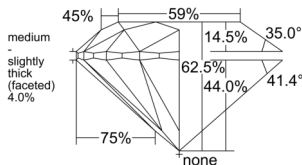

GIA®

FACSIMILE

GIA REPORT 2556441421

Verify this report at GIA.edu

GIA NATURAL DIAMOND DOSSIER®

June 09, 2026
GIA Report Number 2556441421
Shape and Cutting Style ..... Round Brilliant
Measurements ..... 4.25 - 4.27 x 2.66 mm

GRADING RESULTS

Carat Weight ..... 0.30 carat
Color Grade ..... E
Clarity Grade S11
Cut Grade ..... Excellent

ADDITIONAL GRADING INFORMATION

Polish ..... Excellent
Symmetry ..... Excellent
Fluorescence ..... None
Clarity Characteristics ..... Cloud
Inscription(s): GIA 2556441421

PROPORTIONS

Profile to actual proportions

GRADING SCALES

GIA COLOR SCALE	GIA CLARITY SCALE	GIA CUT SCALE
D	FLAWLESS	EXCELLENT
E	FLAWLESS	
F	INTERNALLY FLAWLESS	VERY GOOD
G	FLAWLESS	
H	VVS₁	GOOD
I	VVS₂	
J	VS₁	FAIR
K	VS₂	
L	S1₁	POOR
M	S1₂	
N	I₁	
O	I₂	
P	I₃	
Q		
R		
S		
T		
U		
V		
W		
X		
Y		
Z