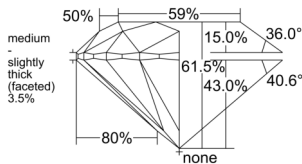

GIA®

FACSIMILE

GIA REPORT 2556443879

Verify this report at GIA.edu

GIA NATURAL DIAMOND DOSSIER®

June 08, 2026
GIA Report Number 2556443879
Shape and Cutting Style ..... Round Brilliant
Measurements ..... 5.67 - 5.71 x 3.50 mm

GRADING RESULTS

Carat Weight ..... 0.70 carat
Color Grade ..... K
Clarity Grade S11
Cut Grade ..... Excellent

ADDITIONAL GRADING INFORMATION

Polish ..... Excellent
Symmetry ..... Excellent
Fluorescence ..... Medium Blue
Clarity Characteristics ..... Feather
Inscription(s): GIA 2556443879

PROPORTIONS

Profile to actual proportions

GRADING SCALES

GIA COLOR SCALE

COLORESS	D
	E
	F
	G
	H
	I
	J
NEAR COLORESS	K
	L
FAIN	M
	N
	O
	P
VERY LIGHT	Q
	R
	S
	T
	U
	V
	W
	X
	Y
LIGHT	Z

GIA CLARITY SCALE

	FLAWLESS
	INTERNALLY FLAWLESS
VERY VERY SLIGHTLY INCLUDED	VVS₁
	VVS₂
VERY SLIGHTLY INCLUDED	VS₁
	VS₂
SLIGHTLY INCLUDED	S1₁
	S1₂
	I₁
	I₂
INCLUDED	I₃

GIA CUT SCALE

	EXCELLENT
	VERY GOOD
	GOOD
	FAIR
	POOR