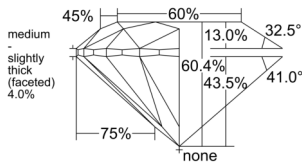

GIA®

FACSIMILE

GIA REPORT 2556449976

Verify this report at GIA.edu

GIA NATURAL DIAMOND DOSSIER®

June 09, 2026
GIA Report Number 2556449976
Shape and Cutting Style ..... Round Brilliant
Measurements ..... 4.94 - 4.97 x 2.99 mm

GRADING RESULTS

Carat Weight ..... 0.45 carat
Color Grade ..... E
Clarity Grade S11
Cut Grade ..... Excellent

ADDITIONAL GRADING INFORMATION

Polish ..... Excellent
Symmetry ..... Excellent
Fluorescence ..... None
Clarity Characteristics ..... Cloud, Feather
Inscription(s): GIA 2556449976

PROPORTIONS

Profile to actual proportions