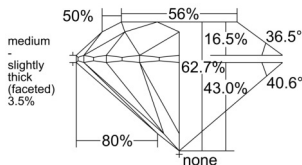

GIA®

FACSIMILE

GIA REPORT 2556452092

Verify this report at GIA.edu

GIA NATURAL DIAMOND DOSSIER®

June 09, 2026
GIA Report Number 2556452092
Shape and Cutting Style ..... Round Brilliant
Measurements ..... 5.68 - 5.71 x 3.57 mm

GRADING RESULTS

Carat Weight ..... 0.71 carat
Color Grade I
Clarity Grade VS1
Cut Grade ..... Excellent

ADDITIONAL GRADING INFORMATION

Polish ..... Excellent
Symmetry ..... Excellent
Fluorescence ..... Faint
Clarity Characteristics..... Feather, Cloud, Pinpoint
Inscription(s): GIA 2556452092

PROPORTIONS

Profile to actual proportions