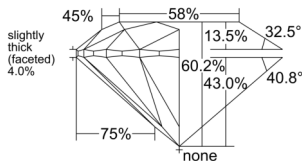

GIA®

FACSIMILE

GIA REPORT 2556457179

Verify this report at GIA.edu

GIA NATURAL DIAMOND DOSSIER®

June 11, 2026
GIA Report Number 2556457179
Shape and Cutting Style ..... Round Brilliant
Measurements ..... 4.52 - 4.54 x 2.73 mm

GRADING RESULTS

Carat Weight ..... 0.34 carat
Color Grade I
Clarity Grade VS1
Cut Grade ..... Excellent

ADDITIONAL GRADING INFORMATION

Polish ..... Excellent
Symmetry ..... Excellent
Fluorescence ..... None
Clarity Characteristics ..... Feather, Cloud, Pinpoint
Inspection(s): GIA 2556457179

PROPORTIONS

Profile to actual proportions