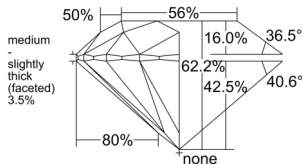

GIA®

FACSIMILE

GIA REPORT 2556458823

Verify this report at GIA.edu

GIA NATURAL DIAMOND DOSSIER®

June 10, 2026
GIA Report Number 2556458823
Shape and Cutting Style ..... Round Brilliant
Measurements ..... 5.05 - 5.08 x 3.15 mm

GRADING RESULTS

Carat Weight ..... 0.50 carat
Color Grade ..... F
Clarity Grade VS1
Cut Grade ..... Excellent

ADDITIONAL GRADING INFORMATION

Polish ..... Excellent
Symmetry ..... Excellent
Fluorescence ..... None
Clarity Characteristics..... Crystal, Cloud, Needle, Pinpoint
Inscription(s): GIA 2556458823

PROPORTIONS

GRADING SCALES

GIA COLOR SCALE

COLOURLESS	D
	E
	F
	G
	H
	I
NEAR COLOURLESS	J
	K
	L
FAIN	M
	N
	O
	P
VERY LIGHT	Q
	R
	S
	T
	U
	V
LIGHT	W
	X
	Y
	Z

GIA CLARITY SCALE

FLAWLESS	INTERNAL FLAWLESS	
		FLAWLESS
VERY VERY SLIGHTLY INCLUDED	VVS₁	
	VVS₂	
VERY SLIGHTLY INCLUDED	VS₁	
	VS₂	
SLIGHTLY INCLUDED	SI₁	
	SI₂	
INCLUDED	I₁	
	I₂	
	I₃	

GIA CUT SCALE

EXCELLENT
VERY GOOD
GOOD
FAIR
POOR