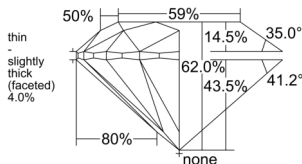

GIA®

FACSIMILE

GIA REPORT 2556516941

Verify this report at GIA.edu

GIA NATURAL DIAMOND DOSSIER®

June 19, 2026
GIA Report Number 2556516941
Shape and Cutting Style ..... Round Brilliant
Measurements ..... 4.36 - 4.39 x 2.71 mm

GRADING RESULTS

Carat Weight ..... 0.32 carat
Color Grade ..... G
Clarity Grade S11
Cut Grade ..... Excellent

ADDITIONAL GRADING INFORMATION

Polish ..... Excellent
Symmetry ..... Excellent
Fluorescence ..... None
Clarity Characteristics ..... Cloud
Inscription(s): GIA 2556516941

PROPORTIONS

Profile to actual proportions