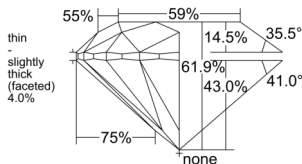

GIA®

FACSIMILE

GIA REPORT 2556527739

Verify this report at GIA.edu

GIA NATURAL DIAMOND DOSSIER®

June 19, 2026
GIA Report Number 2556527739
Shape and Cutting Style ..... Round Brilliant
Measurements ..... 4.25 - 4.29 x 2.64 mm

GRADING RESULTS

Carat Weight ..... 0.30 carat
Color Grade I
Clarity Grade VS1
Cut Grade ..... Excellent

ADDITIONAL GRADING INFORMATION

Polish ..... Excellent
Symmetry ..... Very Good
Fluorescence ..... Medium Blue
Clarity Characteristics..... Crystal, Indented Natural, Feather,
Pinpoint

Inscription(s): GIA 2556527739

PROPORTIONS

Profile to actual proportions