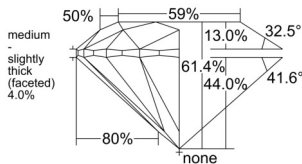

GIA®

FACSIMILE

GIA REPORT 2556537956

Verify this report at GIA.edu

GIA NATURAL DIAMOND DOSSIER®

June 19, 2026
GIA Report Number 2556537956
Shape and Cutting Style ..... Round Brilliant
Measurements ..... 4.31 - 4.34 x 2.65 mm

GRADING RESULTS

Carat Weight ..... 0.30 carat
Color Grade ..... G
Clarity Grade VS1
Cut Grade ..... Excellent

ADDITIONAL GRADING INFORMATION

Polish ..... Excellent
Symmetry ..... Excellent
Fluorescence ..... None
Clarity Characteristics ..... Cloud, Pinpoint
Inscription(s): GIA 2556537956

PROPORTIONS

Profile to actual proportions