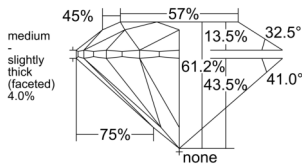

GIA®

FACSIMILE

GIA REPORT 2556542721

Verify this report at GIA.edu

GIA NATURAL DIAMOND DOSSIER®

June 20, 2026
GIA Report Number 2556542721
Shape and Cutting Style ..... Round Brilliant
Measurements ..... 4.78 - 4.82 x 2.94 mm

GRADING RESULTS

Carat Weight ..... 0.41 carat
Color Grade ..... E
Clarity Grade S11
Cut Grade ..... Excellent

ADDITIONAL GRADING INFORMATION

Polish ..... Excellent
Symmetry ..... Excellent
Fluorescence ..... None
Clarity Characteristics ..... Cloud
Inscription(s): GIA 2556542721

PROPORTIONS

Profile to actual proportions

GRADING SCALES

GIA COLOR SCALE

COLORLESS	D
	E
	F
	G
	H
	I
	J
NEAR COLORLESS	K
	L
FAIN	M
	N
	O
	P
	Q
VERY LIGHT	R
	S
	T
	U
	V
	W
	X
	Y
LIGHT	Z

GIA CLARITY SCALE

FLAWLESS	VERY VERY SLIGHTLY INCLUDED	VVS₁	VVS₂	VS₁	VS₂	SI₁	SI₂	I₁	I₂	I₃	
											INTERNALLY FLAWLESS

GIA CUT SCALE

EXCELLENT
VERY GOOD
GOOD
FAIR
POOR