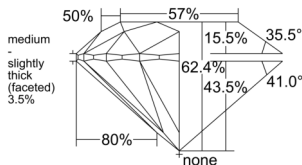

GIA®

FACSIMILE

GIA REPORT 2556561634

Verify this report at GIA.edu

GIA NATURAL DIAMOND DOSSIER®

June 24, 2026
GIA Report Number 2556561634
Shape and Cutting Style ..... Round Brilliant
Measurements ..... 5.16 - 5.19 x 3.23 mm

GRADING RESULTS

Carat Weight ..... 0.53 carat
Color Grade ..... K
Clarity Grade S11
Cut Grade ..... Excellent

ADDITIONAL GRADING INFORMATION

Polish ..... Excellent
Symmetry ..... Excellent
Fluorescence ..... Medium Blue
Clarity Characteristics ..... Cloud, Crystal
Inscription(s): GIA 2556561634

PROPORTIONS

GRADING SCALES

GIA COLOR SCALE	GIA CLARITY SCALE	GIA CUT SCALE
D	FLAWLESS	EXCELLENT
E	INTERNALLY FLAWLESS	
F	VVS₁	VERY GOOD
G		
H	VS₁	GOOD
I		
J	SI₁	FAIR
K		
L	I₁	POOR
M		
N	I₂	
O	I₃	
P		
Q		
R		
S		
T		
U		
V		
W		
X		
Y		
Z