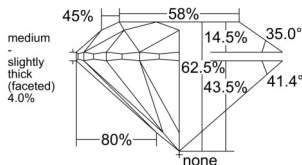

GIA®

FACSIMILE

GIA REPORT 2556568288

Verify this report at GIA.edu

GIA NATURAL DIAMOND DOSSIER®

June 25, 2026
GIA Report Number 2556568288
Shape and Cutting Style ..... Round Brilliant
Measurements ..... 4.90 - 4.92 x 3.07 mm

GRADING RESULTS

Carat Weight ..... 0.45 carat
Color Grade ..... D
Clarity Grade VS1
Cut Grade ..... Excellent

ADDITIONAL GRADING INFORMATION

Polish ..... Excellent
Symmetry ..... Excellent
Fluorescence ..... Medium Blue
Clarity Characteristics..... Cloud, Pinpoint, Needle
Inscription(s): GIA 2556568288

PROPORTIONS

Profile to actual proportions