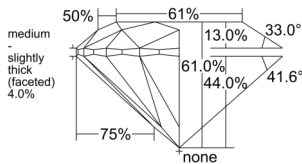

GIA®

FACSIMILE

GIA REPORT 2556572944

Verify this report at GIA.edu

GIA NATURAL DIAMOND DOSSIER®

June 26, 2026
GIA Report Number 2556572944
Shape and Cutting Style ..... Round Brilliant
Measurements ..... 4.09 - 4.10 x 2.50 mm

GRADING RESULTS

Carat Weight ..... 0.25 carat
Color Grade ..... H
Clarity Grade VS1
Cut Grade ..... Excellent

ADDITIONAL GRADING INFORMATION

Polish ..... Excellent
Symmetry ..... Excellent
Fluorescence ..... Medium Blue
Clarity Characteristics ..... Crystal
Inscription(s): GIA 2556572944

PROPORTIONS

Profile to actual proportions