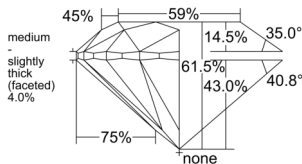

GIA®

FACSIMILE

GIA REPORT 2556574574

Verify this report at GIA.edu

GIA NATURAL DIAMOND DOSSIER®

June 25, 2026
GIA Report Number 2556574574
Shape and Cutting Style ..... Round Brilliant
Measurements ..... 4.73 - 4.75 x 2.91 mm

GRADING RESULTS

Carat Weight ..... 0.40 carat
Color Grade ..... K
Clarity Grade VVS1
Cut Grade ..... Excellent

ADDITIONAL GRADING INFORMATION

Polish ..... Excellent
Symmetry ..... Excellent
Fluorescence ..... Medium Blue
Clarity Characteristics..... Pinpoint, Feather, Indented Natural
Inscription(s): GIA 2556574574

PROPORTIONS

Profile to actual proportions

GRADING SCALES

GIA COLOR SCALE	GIA CLARITY SCALE	GIA CUT SCALE	
D	FLAWLESS	EXCELLENT	
E	INTERNALLY FLAWLESS		
F		VVS₁	VERY GOOD
G	VVS₂		
H	VS₁	GOOD	
I	VS₂		
J	SI₁	FAIR	
K	SI₂		
L	I₁	POOR	
M	I₂		
N	I₃		
O			
P			
Q			
R			
S			
T			
U			
V			
W			
X			
Y			
Z