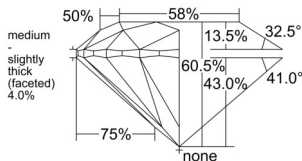

GIA®

FACSIMILE

GIA REPORT 2556576431

Verify this report at GIA.edu

GIA NATURAL DIAMOND DOSSIER®

June 26, 2026
GIA Report Number 2556576431
Shape and Cutting Style ..... Round Brilliant
Measurements ..... 5.11 - 5.15 x 3.11 mm

GRADING RESULTS

Carat Weight ..... 0.50 carat
Color Grade ..... F
Clarity Grade VS1
Cut Grade ..... Excellent

ADDITIONAL GRADING INFORMATION

Polish ..... Excellent
Symmetry ..... Excellent
Fluorescence ..... None
Clarity Characteristics..... Cloud, Feather, Needle, Pinpoint
Inspection(s): GIA 2556576431

PROPORTIONS

Profile to actual proportions