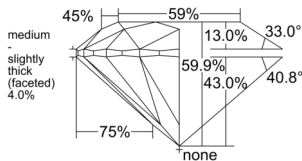

GIA®

FACSIMILE

GIA REPORT 2556579474

Verify this report at GIA.edu

GIA NATURAL DIAMOND DOSSIER®

June 26, 2026
GIA Report Number 2556579474
Shape and Cutting Style ..... Round Brilliant
Measurements ..... 4.40 - 4.43 x 2.64 mm

GRADING RESULTS

Carat Weight ..... 0.31 carat
Color Grade ..... E
Clarity Grade VS1
Cut Grade ..... Excellent

ADDITIONAL GRADING INFORMATION

Polish ..... Excellent
Symmetry ..... Excellent
Fluorescence ..... None
Clarity Characteristics ..... Feather, Pinpoint
Inscription(s): GIA 2556579474

PROPORTIONS

Profile to actual proportions

GRADING SCALES

GIA COLOR SCALE	GIA CLARITY SCALE	GIA CUT SCALE	
D	FLAWLESS	EXCELLENT	
E	INTERNALLY FLAWLESS		
F		VVS₁	VERY GOOD
G	VVS₂		
H	VS₁	GOOD	
I	VS₂		
J	SI₁	FAIR	
K	SI₂		
L	I₁	POOR	
M			
N			
O	I₂		
P			
Q			
R	I₃		
S			
T			
U			
V			
W			
X			
Y			
Z