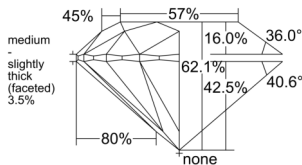

GIA®

FACSIMILE

GIA REPORT 2556582461

Verify this report at GIA.edu

GIA NATURAL DIAMOND DOSSIER®

June 27, 2026
GIA Report Number 2556582461
Shape and Cutting Style ..... Round Brilliant
Measurements ..... 4.29 - 4.31 x 2.67 mm

GRADING RESULTS

Carat Weight ..... 0.30 carat
Color Grade ..... F
Clarity Grade VS1
Cut Grade ..... Excellent

ADDITIONAL GRADING INFORMATION

Polish ..... Excellent
Symmetry ..... Excellent
Fluorescence ..... Faint
Clarity Characteristics..... Cloud, Crystal, Needle, Pinpoint
Inscription(s): GIA 2556582461

PROPORTIONS

Profile to actual proportions

GRADING SCALES

GIA COLOR SCALE

COLORLESS	D
	E
	F
	G
	H
	I
	J
NEAR COLORLESS	K
	L
FAIN	M
	N
	O
	P
VERY LIGHT	Q
	R
	S
	T
	U
	V
	W
	X
	Y
LIGHT	Z

GIA CLARITY SCALE

FLAWLESS	INTERNAL FLAWLESS	
		FLAWLESS
VERY VERY SLIGHTLY INCLUDED	VVS₁	
	VVS₂	
VERY SLIGHTLY INCLUDED	VS₁	
	VS₂	
SLIGHTLY INCLUDED	SI₁	
	SI₂	
INCLUDED	I₁	
	I₂	
	I₃	

GIA CUT SCALE

EXCELLENT
VERY GOOD
GOOD
FAIR
POOR