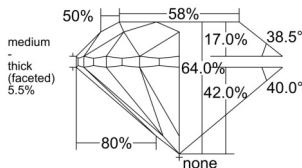

GIA®

FACSIMILE

GIA REPORT 2556594515

Verify this report at GIA.edu

GIA NATURAL DIAMOND DOSSIER®

June 26, 2026
GIA Report Number 2556594515
Shape and Cutting Style ..... Round Brilliant
Measurements ..... 4.17 - 4.20 x 2.68 mm

GRADING RESULTS

Carat Weight ..... 0.30 carat
Color Grade ..... D
Clarity Grade S11
Cut Grade ..... Very Good

ADDITIONAL GRADING INFORMATION

Polish ..... Excellent
Symmetry ..... Very Good
Fluorescence ..... None
Clarity Characteristics ..... Cloud, Crystal
Inscription(s): GIA 2556594515

PROPORTIONS

GRADING SCALES

GIA COLOR SCALE

COLORLESS	D
	E
	F
	G
	H
	I
	J
NEAR COLORLESS	K
	L
Faint	M
	N
	O
	P
Very Light	Q
	R
	S
	T
	U
	V
Light	W
	X
	Y
	Z

GIA CLARITY SCALE

FLAWLESS	VERY VERY SLIGHTLY INCLUDED	VVS₁	VVS₂	VS₁	VS₂	S1₁	S1₂	I₁	I₂	I₃	
											INTERNAL FLAWLESS

GIA CUT SCALE

EXCELLENT
VERY GOOD
GOOD
FAIR
POOR