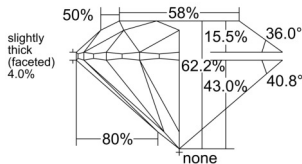

GIA®

FACSIMILE

GIA REPORT 2556597480

Verify this report at GIA.edu

GIA NATURAL DIAMOND DOSSIER®

June 27, 2026
GIA Report Number 2556597480
Shape and Cutting Style ..... Round Brilliant
Measurements ..... 5.62 - 5.65 x 3.51 mm

GRADING RESULTS

Carat Weight ..... 0.70 carat
Color Grade ..... E
Clarity Grade VS2
Cut Grade ..... Excellent

ADDITIONAL GRADING INFORMATION

Polish ..... Excellent
Symmetry ..... Excellent
Fluorescence ..... Medium Blue
Clarity Characteristics ..... Feather
Inscription(s): GIA 2556597480

PROPORTIONS

Profile to actual proportions