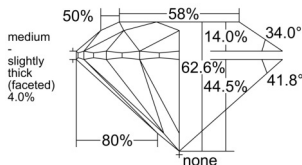

GIA®

FACSIMILE

GIA NATURAL DIAMOND DOSSIER®

June 27, 2026
GIA Report Number 2556598106
Shape and Cutting Style ..... Round Brilliant
Measurements ..... 4.28 - 4.31 x 2.69 mm

GRADING RESULTS

Carat Weight ..... 0.30 carat
Color Grade ..... J
Clarity Grade VS1
Cut Grade ..... Excellent

ADDITIONAL GRADING INFORMATION

Polish ..... Excellent
Symmetry ..... Excellent
Fluorescence ..... None
Clarity Characteristics ..... Crystal, Pinpoint
Inscription(s): GIA 2556598106

GIA REPORT 2556598106

Verify this report at GIA.edu

PROPORTIONS

Profile to actual proportions