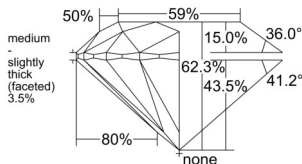

GIA®

FACSIMILE

GIA REPORT 2556634061

Verify this report at GIA.edu

GIA NATURAL DIAMOND DOSSIER®

July 01, 2026
GIA Report Number 2556634061
Shape and Cutting Style ..... Round Brilliant
Measurements ..... 5.25 - 5.27 x 3.28 mm

GRADING RESULTS

Carat Weight ..... 0.56 carat
Color Grade ..... G
Clarity Grade VS1
Cut Grade ..... Excellent

ADDITIONAL GRADING INFORMATION

Polish ..... Excellent
Symmetry ..... Excellent
Fluorescence ..... Medium Blue
Clarity Characteristics ..... Crystal, Pinpoint, Needle
Inscription(s): GIA 2556634061

PROPORTIONS

GRADING SCALES

GIA COLOR SCALE

COLOURESS	D
	E
	F
	G
	H
	I
	J
NEAR COLOURESS	K
	L
FAIN	M
	N
	O
	P
	Q
VERY LIGHT	R
	S
	T
	U
	V
	W
	X
	Y
LIGHT	Z

GIA CLARITY SCALE

	FLAWLESS
	INTERNALLY FLAWLESS
VERY VERY SLIGHTLY INCLUDED	VVS₁
	VVS₂
VERY SLIGHTLY INCLUDED	VS₁
	VS₂
SLIGHTLY INCLUDED	SI₁
	SI₂
	I₁
	I₂
INCLUDED	I₃

GIA CUT SCALE

	EXCELLENT
	VERY GOOD
	GOOD
	FAIR
	POOR