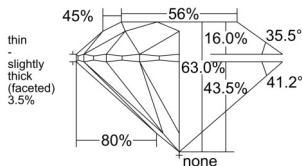

GIA®

FACSIMILE

GIA REPORT 2557001686

Verify this report at GIA.edu

GIA NATURAL DIAMOND DOSSIER®

April 11, 2026
GIA Report Number 2557001686
Shape and Cutting Style ..... Round Brilliant
Measurements ..... 4.89 - 4.90 x 3.08 mm

GRADING RESULTS

Carat Weight ..... 0.45 carat
Color Grade ..... J
Clarity Grade VS1
Cut Grade ..... Excellent

ADDITIONAL GRADING INFORMATION

Polish ..... Excellent
Symmetry ..... Excellent
Fluorescence ..... None
Clarity Characteristics ..... Cloud
Inscription(s): GIA 2557001686

PROPORTIONS

GRADING SCALES

GIA COLOR SCALE

COLORLESS	D
	E
	F
	G
	H
	I
	J
NEAR COLORLESS	K
	L
Faint	M
	N
	O
	P
	Q
	R
	S
	T
	U
	V
	W
	X
	Y
Light	Z

GIA CLARITY SCALE

FLAWLESS	INTERNAL FLAWLESS	
		FLAWLESS
VERY VERY SLIGHTLY INCLUDED	VVS₁	
	VVS₂	
VERY SLIGHTLY INCLUDED	VS₁	
	VS₂	
SLIGHTLY INCLUDED	SI₁	
	SI₂	
INCLUDED	I₁	
	I₂	
	I₃	

GIA CUT SCALE

EXCELLENT
VERY GOOD
GOOD
FAIR
POOR