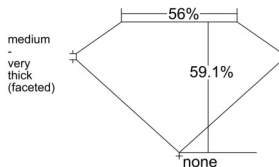

GIA®

FACSIMILE

GIA REPORT 2557027501

Verify this report at GIA.edu

GIA NATURAL DIAMOND DOSSIER®

April 14, 2026
GIA Report Number 2557027501
Shape and Cutting Style ..... Heart Brilliant
Measurements ..... 5.75 x 6.29 x 3.72 mm

GRADING RESULTS

Carat Weight ..... 0.80 carat
Color Grade ..... E
Clarity Grade VVS1

ADDITIONAL GRADING INFORMATION

Polish ..... Excellent
Symmetry ..... Excellent
Fluorescence ..... None
Clarity Characteristics ..... Pinpoint, Feather
Inscription(s): GIA 2557027501

PROPORTIONS

Profile not to actual proportions

GRADING SCALES

GIA COLOR SCALE		GIA CLARITY SCALE			
COLORLESS	D	VERY VERY SLIGHTLY INCLUDED	FLAWLESS		
	E		INTERNALLY FLAWLESS		
	F	VERY SLIGHTLY INCLUDED	VVS₁		
	G		VVS₂		
	H		VS₁		
	NEAR COLORLESS	I	SLIGHTLY INCLUDED	VS₂	
		J		SI₁	
		FAINT	K	INCLUDED	SI₂
			L		I₁
			M		I₂
VERT LIGHT	N	LIGHT	I₃		
	O				
	P				
	Q				
	R				
	S				
	T