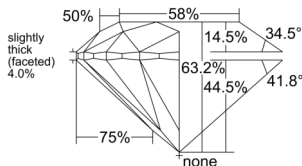

GIA®

FACSIMILE

GIA REPORT 2557049941

Verify this report at GIA.edu

GIA NATURAL DIAMOND DOSSIER®

April 16, 2026
GIA Report Number 2557049941
Shape and Cutting Style ..... Round Brilliant
Measurements ..... 6.10 - 6.14 x 3.87 mm

GRADING RESULTS

Carat Weight ..... 0.90 carat
Color Grade I
Clarity Grade VS2
Cut Grade ..... Excellent

ADDITIONAL GRADING INFORMATION

Polish ..... Excellent
Symmetry ..... Very Good
Fluorescence ..... None
Clarity Characteristics ..... Cloud, Crystal
Inscription(s): GIA 2557049941

PROPORTIONS

Profile to actual proportions

GRADING SCALES

GIA COLOR SCALE	GIA CLARITY SCALE	GIA CUT SCALE	
D	FLAWLESS	EXCELLENT	
E	INTERNALLY FLAWLESS		
F		VVS₁	VERY GOOD
G	VVS₂		
H	VS₁	GOOD	
I	VS₂		
J	SI₁	FAIR	
K	SI₂		
L	I₁	POOR	
M	I₂		
N	I₃		
O			
P			
Q			
R			
S			
T			
U			
V			
W			
X			
Y			
Z