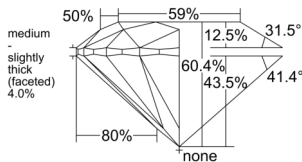

GIA®

FACSIMILE

GIA REPORT 2557070836

Verify this report at GIA.edu

GIA NATURAL DIAMOND DOSSIER®

April 20, 2026
GIA Report Number 2557070836
Shape and Cutting Style ..... Round Brilliant
Measurements ..... 4.05 - 4.07 x 2.45 mm

GRADING RESULTS

Carat Weight ..... 0.24 carat
Color Grade ..... G
Clarity Grade VS1
Cut Grade ..... Excellent

ADDITIONAL GRADING INFORMATION

Polish ..... Excellent
Symmetry ..... Excellent
Fluorescence ..... None
Clarity Characteristics ..... Feather, Pinpoint
Inscription(s): GIA 2557070836

PROPORTIONS

Profile to actual proportions