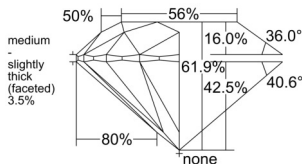

GIA®

FACSIMILE

GIA REPORT 2557076051

Verify this report at GIA.edu

GIA NATURAL DIAMOND DOSSIER®

April 20, 2026
GIA Report Number 2557076051
Shape and Cutting Style ..... Round Brilliant
Measurements ..... 5.12 - 5.15 x 3.18 mm

GRADING RESULTS

Carat Weight ..... 0.51 carat
Color Grade ..... J
Clarity Grade VS1
Cut Grade ..... Excellent

ADDITIONAL GRADING INFORMATION

Polish ..... Excellent
Symmetry ..... Excellent
Fluorescence ..... Faint
Clarity Characteristics ..... Crystal, Pinpoint
Inscription(s): GIA 2557076051

PROPORTIONS

Profile to actual proportions

GRADING SCALES

GIA COLOR SCALE

COLORLESS	D
	E
	F
	G
	H
	I
	J
NEAR COLORLESS	K
	L
FAIN	M
	N
	O
	P
VERY LIGHT	Q
	R
	S
	T
	U
	V
	W
	X
	Y
LIGHT	Z

GIA CLARITY SCALE

FLAWLESS	INTERNAL FLAWLESS	
		FLAWLESS
VERY VERY SLIGHTLY INCLUDED	VVS₁	
	VVS₂	
VERY SLIGHTLY INCLUDED	VS₁	
	VS₂	
SLIGHTLY INCLUDED	SI₁	
	SI₂	
INCLUDED	I₁	
	I₂	
	I₃	

GIA CUT SCALE

EXCELLENT
VERY GOOD
GOOD
FAIR
POOR