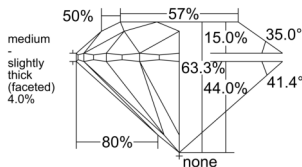

GIA®

FACSIMILE

GIA NATURAL DIAMOND DOSSIER®

April 20, 2026
GIA Report Number 2557078789
Shape and Cutting Style ..... Round Brilliant
Measurements ..... 5.38 - 5.40 x 3.41 mm

GRADING RESULTS

Carat Weight ..... 0.61 carat
Color Grade ..... D
Clarity Grade S11
Cut Grade ..... Excellent

ADDITIONAL GRADING INFORMATION

Polish ..... Excellent
Symmetry ..... Excellent
Fluorescence ..... None
Clarity Characteristics ..... Crystal
Inscription(s): GIA 2557078789

GIA REPORT 2557078789

Verify this report at GIA.edu

PROPORTIONS

GRADING SCALES

GIA COLOR SCALE

COLORESS	D
	E
	F
	G
	H
	I
	J
NEAR COLORESS	K
	L
FANIT	M
	N
	O
	P
VERY LIGHT	Q
	R
	S
	T
	U
	V
	W
	X
	Y
LIGHT	Z

GIA CLARITY SCALE

FLAWLESS	INTERNAL FLAWLESS	
		FLAWLESS
VERY VERY SLIGHTLY INCLUDED	VERY SLIGHTLY INCLUDED	
		VVS₁
	VVS₂	
SLIGHTLY INCLUDED	INCLUDED	
		VS₁
	VS₂	
	SI₁	
	SI₂	
	I₁	
	I₂	
	I₃	

GIA CUT SCALE

EXCELLENT
VERY GOOD
GOOD
FAIR
POOR