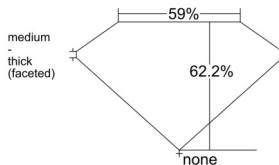

GIA®

FACSIMILE

GIA REPORT 2557092862

Verify this report at GIA.edu

GIA NATURAL DIAMOND DOSSIER®

April 30, 2026
GIA Report Number 2557092862
Shape and Cutting Style ..... Pear Brilliant
Measurements ..... 6.81 x 4.31 x 2.68 mm

GRADING RESULTS

Carat Weight ..... 0.45 carat
Color Grade ..... F
Clarity Grade VS2

ADDITIONAL GRADING INFORMATION

Polish ..... Excellent
Symmetry ..... Excellent
Fluorescence ..... None
Clarity Characteristics ..... Cloud
Inscription(s): GIA 2557092862

PROPORTIONS

Profile not to actual proportions

GRADING SCALES

GIA COLOR SCALE		GIA CLARITY SCALE			
COLORLESS	D	VERY VERY SLIGHTLY INCLUDED	FLAWLESS		
	E		INTERNALLY FLAWLESS		
	F	VERY SLIGHTLY INCLUDED	VVS₁		
	G		VVS₂		
	H		VS₁		
	NEAR COLORLESS	I	SLIGHTLY INCLUDED	VS₂	
		J		SI₁	
		FAINT	K	INCLUDED	SI₂
			L		I₁
			M		I₂
VERT LIGHT	N	LIGHT	I₃		
	O				
	P				
	Q				
	R