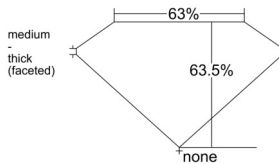

GIA®

FACSIMILE

GIA REPORT 2557095524

Verify this report at GIA.edu

GIA NATURAL DIAMOND DOSSIER®

April 22, 2026
GIA Report Number 2557095524
Shape and Cutting Style ..... Oval Brilliant
Measurements ..... 5.98 x 4.28 x 2.72 mm

GRADING RESULTS

Carat Weight ..... 0.44 carat
Color Grade ..... G
Clarity Grade SI1

ADDITIONAL GRADING INFORMATION

Polish ..... Excellent
Symmetry ..... Excellent
Fluorescence ..... None
Clarity Characteristics ..... Crystal, Cloud, Feather
Inscription(s): GIA 2557095524

PROPORTIONS

Profile not to actual proportions

GRADING SCALES

GIA COLOR SCALE		GIA CLARITY SCALE	
COLORLESS	D	VERY VERY SLIGHTLY INCLUDED	FLAWLESS
	E		INTERNALLY FLAWLESS
	F		VVS₁
	G		VVS₂
	H		VS₁
	I		VS₂
	J		SI₁
	K		SI₂
	L		I₁
	M		I₂
NEAR COLORLESS	N	SLIGHTLY INCLUDED	I₃
	O		
	P		
	Q		
FAINT	R		
	S		
	T		
	U		
VERT LIGHT	V		
	W		
	X		
	Y		
LIGHT	Z