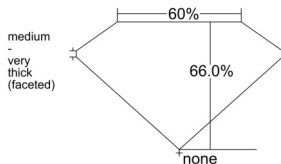

GIA®

FACSIMILE

GIA REPORT 2557096271

Verify this report at GIA.edu

GIA NATURAL DIAMOND DOSSIER®

April 22, 2026
GIA Report Number 2557096271
Shape and Cutting Style ..... Marquise Brilliant
Measurements ..... 7.54 x 4.08 x 2.69 mm

GRADING RESULTS

Carat Weight ..... 0.50 carat
Color Grade ..... G
Clarity Grade VS1

ADDITIONAL GRADING INFORMATION

Polish ..... Excellent
Symmetry ..... Good
Fluorescence ..... Faint
Clarity Characteristics ..... Crystal, Pinpoint
Inscription(s): GIA 2557096271

PROPORTIONS

Profile not to actual proportions

GRADING SCALES

GIA COLOR SCALE		GIA CLARITY SCALE			
COLORLESS	D	VERY VERY SLIGHTLY INCLUDED	FLAWLESS		
	E		INTERNALLY FLAWLESS		
	F	VERY SLIGHTLY INCLUDED	VVS₁		
	G		VVS₂		
	H		VS₁		
	NEAR COLORLESS	I	SLIGHTLY INCLUDED	VS₂	
		J		SI₁	
		FAINT	K	INCLUDED	SI₂
			L		I₁
			M		I₂
VERT LIGHT	N	LIGHT	I₃		
	O				
	P				
	Q				
	R