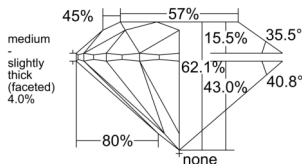

GIA®

FACSIMILE

GIA REPORT 2557096876

Verify this report at GIA.edu

GIA NATURAL DIAMOND DOSSIER®

April 23, 2026
GIA Report Number 2557096876
Shape and Cutting Style ..... Round Brilliant
Measurements ..... 5.32 - 5.35 x 3.31 mm

GRADING RESULTS

Carat Weight ..... 0.58 carat
Color Grade ..... G
Clarity Grade VS1
Cut Grade ..... Excellent

ADDITIONAL GRADING INFORMATION

Polish ..... Excellent
Symmetry ..... Excellent
Fluorescence ..... None
Clarity Characteristics ..... Crystal, Feather, Cloud
Inspection(s): GIA 2557096876

PROPORTIONS

Profile to actual proportions

GRADING SCALES

GIA COLOR SCALE	GIA CLARITY SCALE	GIA CUT SCALE	
D	FLAWLESS	EXCELLENT	
E	INTERNALLY FLAWLESS		
F		VVS₁	VERY GOOD
G	VVS₂		
H	VS₁	GOOD	
I	VS₂		
J	SI₁	FAIR	
K	SI₂		
L	I₁	POOR	
M	I₂		
N	I₃		
O			
P			
Q			
R			
S			
T			
U			
V			
W			
X			
Y			
Z