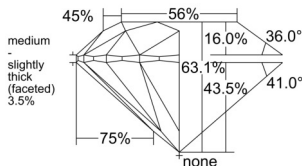

GIA®

FACSIMILE

GIA REPORT 2557099731

Verify this report at GIA.edu

GIA NATURAL DIAMOND DOSSIER®

April 22, 2026
GIA Report Number 2557099731
Shape and Cutting Style ..... Round Brilliant
Measurements ..... 5.31 - 5.38 x 3.38 mm

GRADING RESULTS

Carat Weight ..... 0.60 carat
Color Grade ..... F
Clarity Grade S11
Cut Grade ..... Excellent

ADDITIONAL GRADING INFORMATION

Polish ..... Very Good
Symmetry ..... Very Good
Fluorescence ..... Faint
Clarity Characteristics..... Crystal, Cloud, Feather
Inscription(s): GIA 2557099731

PROPORTIONS

Profile to actual proportions

GRADING SCALES

GIA COLOR SCALE

COLORLESS	D
	E
	F
	G
	H
	I
	J
NEAR COLORLESS	K
	L
	M
	N
	O
	P
	Q
	R
	S
	T
	U
	V
	W
	X
	Y
LIGHT	Z

GIA CLARITY SCALE

FLAWLESS	VERY VERY SLIGHTLY INCLUDED	VVS₁	
			VVS₂
INTERNALLY FLAWLESS	VERY SLIGHTLY INCLUDED	VS₁	
		VS₂	
SLIGHTLY INCLUDED	INCLUDED	SI₁	
		SI₂	
Slightly Included	Included	I₁	
		I₂	
		I₃	

GIA CUT SCALE

EXCELLENT
VERY GOOD
GOOD
FAIR
POOR