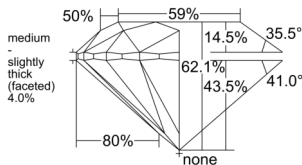

GIA®

FACSIMILE

GIA REPORT 2557109951

Verify this report at GIA.edu

GIA NATURAL DIAMOND DOSSIER®

April 23, 2026
GIA Report Number 2557109951
Shape and Cutting Style ..... Round Brilliant
Measurements ..... 5.35 - 5.39 x 3.34 mm

GRADING RESULTS

Carat Weight ..... 0.60 carat
Color Grade ..... K
Clarity Grade S11
Cut Grade ..... Excellent

ADDITIONAL GRADING INFORMATION

Polish ..... Excellent
Symmetry ..... Excellent
Fluorescence ..... None
Clarity Characteristics ..... Crystal, Feather
Inscription(s): GIA 2557109951

PROPORTIONS

GRADING SCALES

GIA COLOR SCALE

COLORESS	D
	E
	F
	G
	H
	I
	J
NEAR COLORESS	K
	L
	M
	N
	O
	P
	R
	S
	T
	U
	V
	W
	X
	Y
	Z

GIA CLARITY SCALE

	FLAWLESS
	INTERNALLY FLAWLESS
VERY VERY SLIGHTLY INCLUDED	VVS₁
	VVS₂
VERY SLIGHTLY INCLUDED	VS₁
	VS₂
SLIGHTLY INCLUDED	S1₁
	S1₂
	I₁
	I₂
INCLUDED	I₃

GIA CUT SCALE

	EXCELLENT
	VERY GOOD
	GOOD
	FAIR
	POOR