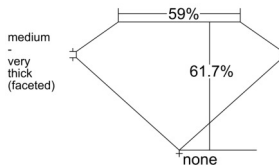

GIA®

FACSIMILE

GIA REPORT 2557117842

Verify this report at GIA.edu

GIA NATURAL DIAMOND DOSSIER®

April 24, 2026
GIA Report Number 2557117842
Shape and Cutting Style ..... Pear Brilliant
Measurements ..... 6.87 x 4.45 x 2.75 mm

GRADING RESULTS

Carat Weight ..... 0.50 carat
Color Grade ..... D
Clarity Grade VS1

ADDITIONAL GRADING INFORMATION

Polish ..... Excellent
Symmetry ..... Good
Fluorescence ..... None
Clarity Characteristics..... Crystal, Needle, Pinpoint, Indented
Natural

Inscription(s): GIA 2557117842

PROPORTIONS

Profile not to actual proportions

GRADING SCALES

GIA COLOR SCALE		GIA CLARITY SCALE	
COLORLESS	D	VERY VERY SLIGHTLY INCLUDED	FLAWLESS
	E		INTERNALLY FLAWLESS
	F		VVS₁
	G		VVS₂
	H		VS₁
	I		VS₂
	J		SI₁
	K		SI₂
	L		I₁
	M		I₂
NEAR COLORLESS	N	SLIGHTLY INCLUDED	I₃
	O		
	P		
	Q		
FAINT	R		
	S		
	T		
	U		
VERT LIGHT	V		
	W		
	X		
	Y		
LIGHT	Z