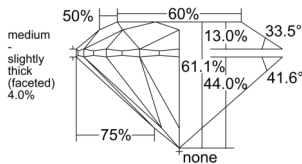

GIA®

FACSIMILE

GIA REPORT 2557143051

Verify this report at GIA.edu

GIA NATURAL DIAMOND DOSSIER®

April 30, 2026
GIA Report Number 2557143051
Shape and Cutting Style ..... Round Brilliant
Measurements ..... 4.46 - 4.49 x 2.73 mm

GRADING RESULTS

Carat Weight ..... 0.33 carat
Color Grade ..... J
Clarity Grade VS1
Cut Grade ..... Excellent

ADDITIONAL GRADING INFORMATION

Polish ..... Excellent
Symmetry ..... Excellent
Fluorescence ..... Faint
Clarity Characteristics..... Crystal, Cloud, Pinpoint
Inscription(s): GIA 2557143051

PROPORTIONS

Profile to actual proportions