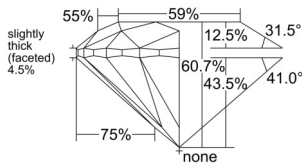

GIA®

FACSIMILE

GIA REPORT 2557146816

Verify this report at gia.edu

GIA NATURAL DIAMOND DOSSIER®

April 29, 2026
GIA Report Number 2557146816
Shape and Cutting Style ..... Round Brilliant
Measurements ..... 4.30 - 4.33 x 2.62 mm

GRADING RESULTS

Carat Weight ..... 0.30 carat
Color Grade ..... G
Clarity Grade S11
Cut Grade ..... Excellent

ADDITIONAL GRADING INFORMATION

Polish ..... Excellent
Symmetry ..... Excellent
Fluorescence ..... None
Clarity Characteristics ..... Cloud, Crystal, Feather
Inspection(s): GIA 2557146816

PROPORTIONS

Profile to actual proportions