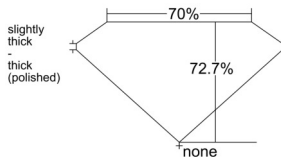

GIA®

FACSIMILE

GIA REPORT 2557146959

Verify this report at GIA.edu

GIA NATURAL DIAMOND DOSSIER®

April 30, 2026
GIA Report Number 2557146959
Shape and Cutting Style ..... Square Modified Brilliant
Measurements ..... 4.27 x 4.24 x 3.08 mm

GRADING RESULTS

Carat Weight ..... 0.45 carat
Color Grade ..... E
Clarity Grade VS2

ADDITIONAL GRADING INFORMATION

Polish ..... Excellent
Symmetry ..... Very Good
Fluorescence ..... None
Clarity Characteristics ..... Crystal, Cloud, Feather
Inscription(s): GIA 2557146959

PROPORTIONS

Profile not to actual proportions

GRADING SCALES

GIA COLOR SCALE		GIA CLARITY SCALE			
COLORLESS	D	VERY VERY SLIGHTLY INCLUDED	FLAWLESS		
	E		INTERNALLY FLAWLESS		
	F		VVS₁		
	G		VVS₂		
	NEAR COLORLESS	H	VERY SLIGHTLY INCLUDED	VS₁	
		I		VS₂	
		FAINT	J	SLIGHTLY INCLUDED	SI₁
			K		SI₂
	L		I₁		
	VERY LIGHT		M	INCLUDED	I₂
N			I₃		
O					
P					
LIGHT	Q				
	R				
	S				
	T				
	U				
	Z