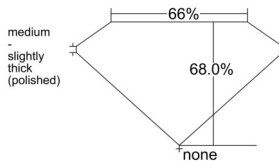

GIA®

FACSIMILE

GIA REPORT 2557157961

Verify this report at GIA.edu

GIA NATURAL DIAMOND DOSSIER®

May 03, 2026
GIA Report Number 2557157961
Shape and Cutting Style ..... Emerald Cut
Measurements ..... 6.49 x 4.59 x 3.12 mm

GRADING RESULTS

Carat Weight ..... 0.90 carat
Color Grade I
Clarity Grade VVS1

ADDITIONAL GRADING INFORMATION

Polish ..... Excellent
Symmetry ..... Very Good
Fluorescence ..... Faint
Clarity Characteristics ..... Pinpoint
Inscription(s): GIA 2557157961

PROPORTIONS

Profile not to actual proportions

GRADING SCALES

GIA COLOR SCALE		GIA CLARITY SCALE	
COLORLESS	D	VERY VERY SLIGHTLY INCLUDED	FLAWLESS
	E		INTERNALLY FLAWLESS
	F		VVS₁
	G		VVS₂
	H		VS₁
	I		VS₂
	J		SI₁
	K		SI₂
	L		I₁
	M		I₂
NEAR COLORLESS	N	SLIGHTLY INCLUDED	I₃
	O		
	P		
	Q		
FAINT	R	INCLUDED	
	S		
	T		
	U		
VERT LIGHT	V		
	W		
	X		
	Y		
LIGHT	Z