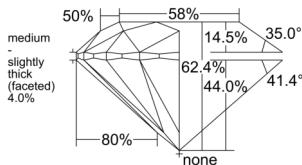

GIA®

FACSIMILE

GIA REPORT 2557159709

Verify this report at GIA.edu

GIA NATURAL DIAMOND DOSSIER®

May 04, 2026
GIA Report Number 2557159709
Shape and Cutting Style ..... Round Brilliant
Measurements ..... 4.85 - 4.88 x 3.03 mm

GRADING RESULTS

Carat Weight ..... 0.44 carat
Color Grade ..... K
Clarity Grade VS2
Cut Grade ..... Excellent

ADDITIONAL GRADING INFORMATION

Polish ..... Excellent
Symmetry ..... Excellent
Fluorescence ..... None
Clarity Characteristics ..... Feather, Crystal
Inscription(s): GIA 2557159709

PROPORTIONS

GRADING SCALES

GIA COLOR SCALE	GIA CLARITY SCALE	GIA CUT SCALE	
D	FLAWLESS	EXCELLENT	
E	INTERNALLY FLAWLESS		
F		VVS₁	VERY GOOD
G	VVS₂		
H	VS₁	GOOD	
I	VS₂		
J	SI₁	FAIR	
K	SI₂		
L	I₁	POOR	
M	I₂		
N	I₃		
O			
P			
Q			
R			
S			
T			
U			
V			
W			
X			
Y			
Z