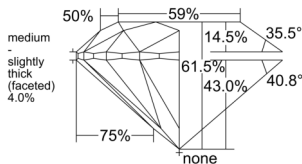

GIA®

FACSIMILE

GIA REPORT 2557162176

Verify this report at GIA.edu

GIA NATURAL DIAMOND DOSSIER®

May 01, 2026
GIA Report Number 2557162176
Shape and Cutting Style ..... Round Brilliant
Measurements ..... 4.96 - 4.98 x 3.06 mm

GRADING RESULTS

Carat Weight ..... 0.47 carat
Color Grade ..... D
Clarity Grade VVS2
Cut Grade ..... Excellent

ADDITIONAL GRADING INFORMATION

Polish ..... Excellent
Symmetry ..... Excellent
Fluorescence ..... None
Clarity Characteristics..... Pinpoint, Feather, Indented Natural
Inscription(s): GIA 2557162176

PROPORTIONS

Profile to actual proportions

GRADING SCALES

GIA COLOR SCALE	GIA CLARITY SCALE	GIA CUT SCALE	
D	FLAWLESS	EXCELLENT	
E	INTERNALLY FLAWLESS		
F		VVS₁	VERY GOOD
G	VVS₂		
H	VS₁	GOOD	
I	VS₂		
J	SI₁	FAIR	
K	SI₂		
L	I₁	POOR	
M	I₂		
N	I₃		
O			
P			
Q			
R			
S			
T			
U			
V			
W			
X			
Y			
Z