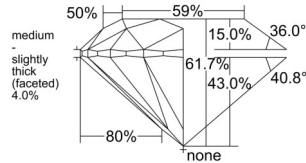

GIA®

FACSIMILE

GIA REPORT 2557164191

Verify this report at GIA.edu

GIA NATURAL DIAMOND DOSSIER®

May 08, 2026
GIA Report Number 2557164191
Shape and Cutting Style ..... Round Brilliant
Measurements ..... 4.79 - 4.82 x 2.97 mm

GRADING RESULTS

Carat Weight ..... 0.42 carat
Color Grade ..... F
Clarity Grade S11
Cut Grade ..... Excellent

ADDITIONAL GRADING INFORMATION

Polish ..... Excellent
Symmetry ..... Excellent
Fluorescence ..... None
Clarity Characteristics ..... Cloud, Crystal, Feather
Inscription(s): GIA 2557164191

PROPORTIONS

GRADING SCALES

GIA COLOR SCALE	GIA CLARITY SCALE	GIA CUT SCALE	
D	FLAWLESS	EXCELLENT	
E	INTERNALLY FLAWLESS		
F		VVS₁	VERY GOOD
G	VVS₂		
H	VS₁	GOOD	
I	VS₂		
J	S1₁	FAIR	
K	S1₂		
L	I₁	POOR	
M	I₂		
N	I₃		
O			
P			
Q			
R			
S			
T			
U			
V			
W			
X			
Y			
Z