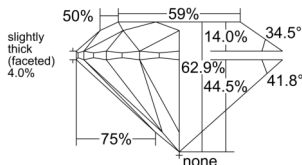

GIA®

FACSIMILE

GIA NATURAL DIAMOND DOSSIER®

May 04, 2026
GIA Report Number 2557171361
Shape and Cutting Style ..... Round Brilliant
Measurements ..... 5.61 - 5.66 x 3.54 mm

GRADING RESULTS

Carat Weight ..... 0.70 carat
Color Grade ..... G
Clarity Grade SI2
Cut Grade ..... Excellent

ADDITIONAL GRADING INFORMATION

Polish ..... Excellent
Symmetry ..... Excellent
Fluorescence ..... None
Clarity Characteristics ..... Cloud, Crystal
Inscription(s): GIA 2557171361

GIA REPORT 2557171361

Verify this report at GIA.edu

PROPORTIONS

Profile to actual proportions