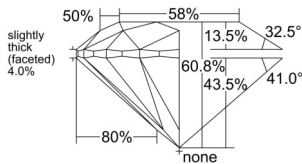

GIA®

FACSIMILE

GIA REPORT 2557172394

Verify this report at GIA.edu

GIA NATURAL DIAMOND DOSSIER®

May 05, 2026
GIA Report Number 2557172394
Shape and Cutting Style ..... Round Brilliant
Measurements ..... 4.33 - 4.35 x 2.64 mm

GRADING RESULTS

Carat Weight ..... 0.30 carat
Color Grade ..... J
Clarity Grade VVS1
Cut Grade ..... Excellent

ADDITIONAL GRADING INFORMATION

Polish ..... Excellent
Symmetry ..... Excellent
Fluorescence ..... Faint
Clarity Characteristics ..... Cloud, Pinpoint, Feather
Inscription(s): GIA 2557172394

PROPORTIONS

Profile to actual proportions

GRADING SCALES

GIA COLOR SCALE	GIA CLARITY SCALE	GIA CUT SCALE	
D	FLAWLESS	EXCELLENT	
E	INTERNALLY FLAWLESS		
F		VVS₁	VERY GOOD
G	VVS₂		
H	VS₁	GOOD	
I	VS₂		
J	SI₁	FAIR	
K	SI₂		
L	I₁	POOR	
M	I₂		
N	I₃		
O			
P			
Q			
R			
S			
T			
U			
V			
W			
X			
Y			
Z