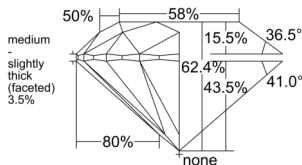

GIA®

FACSIMILE

GIA REPORT 2557173411

Verify this report at GIA.edu

GIA NATURAL DIAMOND DOSSIER®

May 05, 2026
GIA Report Number 2557173411
Shape and Cutting Style ..... Round Brilliant
Measurements ..... 4.92 - 4.95 x 3.08 mm

GRADING RESULTS

Carat Weight ..... 0.46 carat
Color Grade ..... K
Clarity Grade VS2
Cut Grade ..... Excellent

ADDITIONAL GRADING INFORMATION

Polish ..... Excellent
Symmetry ..... Excellent
Fluorescence ..... Faint
Clarity Characteristics ..... Cloud
Inscription(s): GIA 2557173411

PROPORTIONS

GRADING SCALES

GIA COLOR SCALE	GIA CLARITY SCALE	GIA CUT SCALE	
D	FLAWLESS	EXCELLENT	
E	INTERNALLY FLAWLESS		
F		VVS₁	VERY GOOD
G	VVS₂		
H	VS₁	GOOD	
I	VS₂		
J	SI₁	FAIR	
K	SI₂		
L	I₁	POOR	
M	I₂		
N	I₃		
O			
P			
Q			
R			
S			
T			
U			
V			
W			
X			
Y			
Z