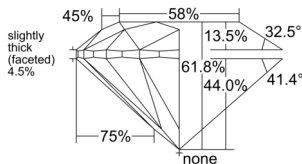

GIA®

FACSIMILE

GIA REPORT 2557177479

Verify this report at GIA.edu

GIA NATURAL DIAMOND DOSSIER®

May 05, 2026
GIA Report Number 2557177479
Shape and Cutting Style ..... Round Brilliant
Measurements ..... 5.66 - 5.69 x 3.51 mm

GRADING RESULTS

Carat Weight ..... 0.70 carat
Color Grade ..... E
Clarity Grade VS2
Cut Grade ..... Excellent

ADDITIONAL GRADING INFORMATION

Polish ..... Excellent
Symmetry ..... Excellent
Fluorescence ..... None
Clarity Characteristics ..... Cloud, Crystal, Feather
Inspection(s): GIA 2557177479

PROPORTIONS

Profile to actual proportions