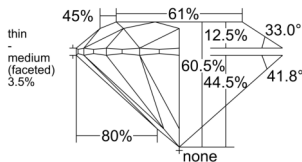

GIA®

FACSIMILE

GIA REPORT 2557178578

Verify this report at GIA.edu

GIA NATURAL DIAMOND DOSSIER®

May 05, 2026
GIA Report Number 2557178578
Shape and Cutting Style ..... Round Brilliant
Measurements ..... 4.04 - 4.07 x 2.45 mm

GRADING RESULTS

Carat Weight ..... 0.24 carat
Color Grade ..... D
Clarity Grade VVS2
Cut Grade ..... Excellent

ADDITIONAL GRADING INFORMATION

Polish ..... Excellent
Symmetry ..... Excellent
Fluorescence ..... None
Clarity Characteristics ..... Feather, Pinpoint, Cloud
Inscription(s): GIA 2557178578

PROPORTIONS

Profile to actual proportions