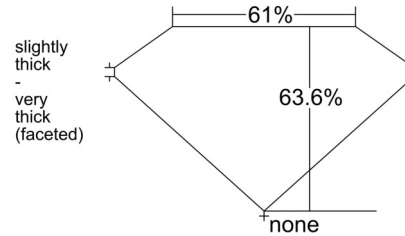

GIA NATURAL DIAMOND GRADING REPORT

May 07, 2026
GIA Report Number 2557188139
Shape and Cutting Style Pear Brilliant
Measurements 8.54 x 5.57 x 3.54 mm

GRADING RESULTS

Carat Weight 1.01 carat
Color Grade H
Clarity Grade VS1

Profile not to actual proportions

CLARITY CHARACTERISTICS

KEY TO SYMBOLS*

- Feather
- Cloud
- Pinpoint

* Red symbols denote internal characteristics (inclusions). Green or black symbols denote external characteristics (blemishes). Diagram is an approximate representation of the diamond, and symbols shown indicate type, position, and approximate size of clarity characteristics. All clarity characteristics may not be shown. Details of finish are not shown.