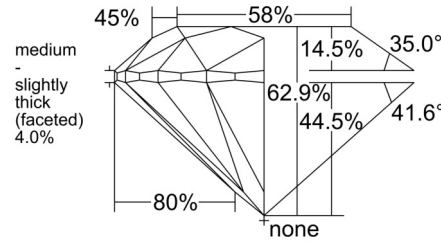

GIA NATURAL DIAMOND GRADING REPORT

May 08, 2026
GIA Report Number 2557196206
Shape and Cutting Style Round Brilliant
Measurements 6.34 - 6.38 x 4.00 mm

GRADING RESULTS

Carat Weight 1.00 carat
Color Grade G
Clarity Grade VS1
Cut Grade Excellent

ADDITIONAL GRADING INFORMATION

Polish Excellent
Symmetry Excellent
Fluorescence None
Inscription(s): GIA 2557196206

PROPORTIONS

Profile to actual proportions

CLARITY CHARACTERISTICS

KEY TO SYMBOLS*

- Feather
- Needle
- Pinpoint
- Indented Natural
- Natural

* Red symbols denote internal characteristics (inclusions). Green or black symbols denote external characteristics (blemishes). Diagram is an approximate representation of the diamond, and symbols shown indicate type, position, and approximate size of clarity characteristics. All clarity characteristics may not be shown. Details of finish are not shown.