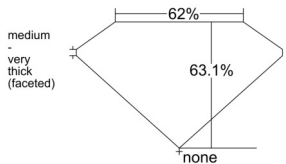

GIA®

FACSIMILE

GIA REPORT 2557203439

Verify this report at GIA.edu

GIA NATURAL DIAMOND DOSSIER®

May 08, 2026
GIA Report Number 2557203439
Shape and Cutting Style ..... Oval Brilliant
Measurements ..... 5.28 x 3.73 x 2.35 mm

GRADING RESULTS

Carat Weight ..... 0.30 carat
Color Grade ..... J
Clarity Grade VVS1

ADDITIONAL GRADING INFORMATION

Polish ..... Excellent
Symmetry ..... Good
Fluorescence ..... None
Clarity Characteristics ..... Cloud, Pinpoint, Feather
Inscription(s): GIA 2557203439

PROPORTIONS

Profile not to actual proportions

GRADING SCALES

GIA COLOR SCALE		GIA CLARITY SCALE	
COLORLESS	D	VERY VERY SLIGHTLY INCLUDED	FLAWLESS
	E		INTERNALLY FLAWLESS
	F		VVS₁
	G		VVS₂
	H		VS₁
	I		VS₂
	J		SI₁
	K		SI₂
	L		I₁
	M		I₂
NEAR COLORLESS	N	SLIGHTLY INCLUDED	I₃
	O		
	P		
	Q		
FAINT	R		
	S		
	T		
	U		
VERT LIGHT	V		
	W		
	X		
	Y		
LIGHT	Z